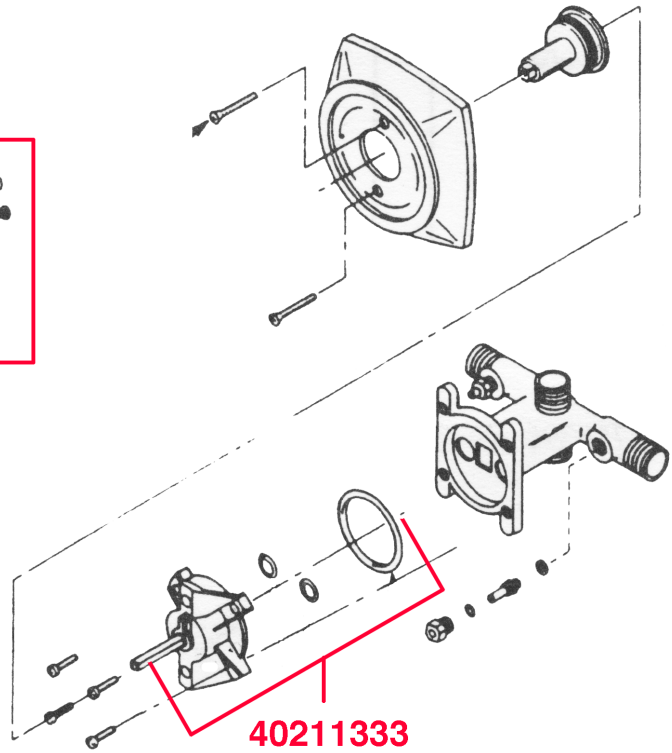

**CALL FOR
AVAILABILITY
40140109**

40140478

40211333

Kohler Coralais Bath and Shower Mixing Valve Model K-15101

MSP Part #	Description
40140109	Handle Kit
40140478	Chrome Plated Lever Handle Kit
40211333	Valve Kit